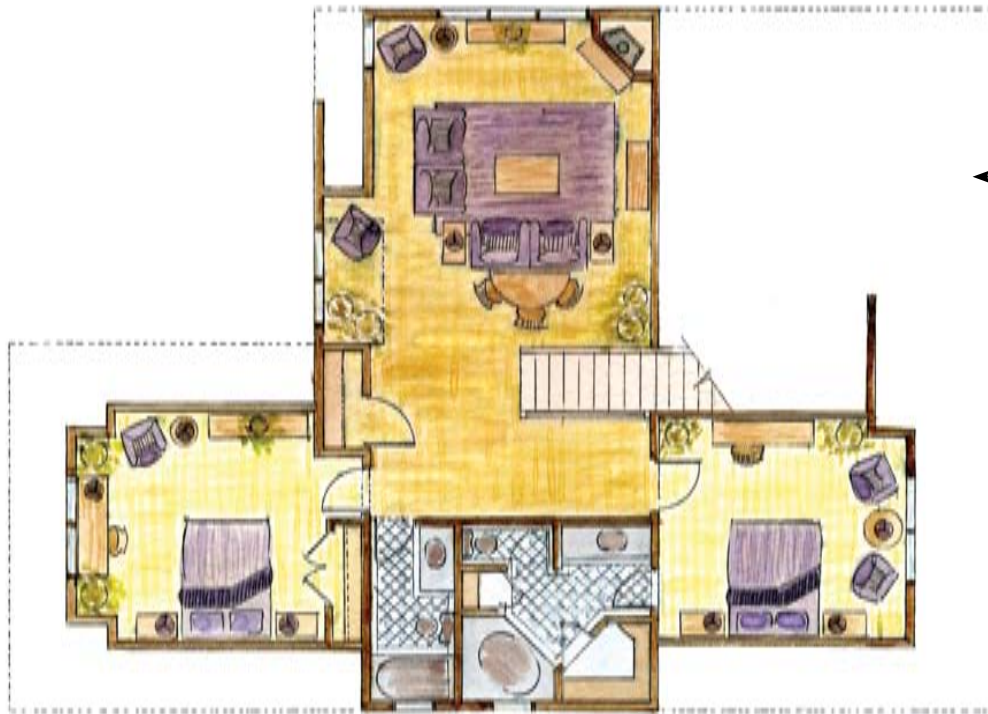

THE LINKS
AT THE HOMESTEAD

St. Andrews - Elevation

St. Andrews - Upper Level

Square Footage - 1,216
 Bedroom - 2/3
 Baths - 2
 Fireplace Optional

St. Andrews - Main Level

Square Footage - 1,940
 Bedroom - 3
 Baths - 3
 Total Square Footage - 3,156

Lower Level Optional- see Lower Level insert

Additional Bedrooms: 3
 Additional Bathrooms: 2
 Approximate Size: 1,759

Total (with lower level) 4,915 Sq.Ft.